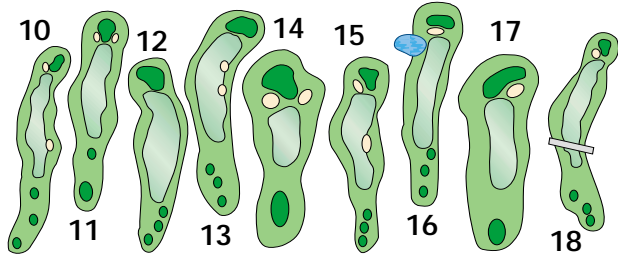

10	11	12	13	14	15	16	17	18	In	Tot	Hcp	Net
540	399	403	395	177	408	431	209	548	3510	6963		
491	366	361	354	160	370	372	151	535	3160	6334		
415	346	330	340	150	350	320	147	464	2862	5772		
5	4	4	4	3	4	4	3	5	36	72		
16/12	10/9	14/10	8/15	4/16	6/2	12/14	18/18	2/3				
5	4	4	4	3	4	4	3	5	36	72		
373	300	313	328	140	333	300	145	374	2606	5382		
16	8	12	4	10	2	6	14	18