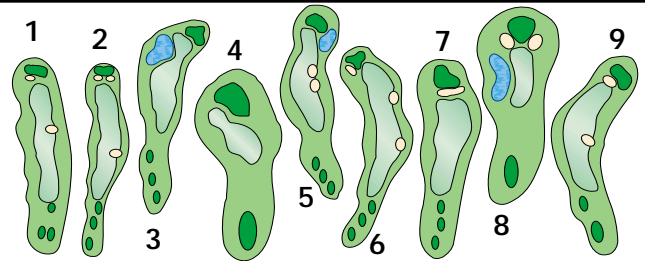

Course / Slope Rating

Blue 72.8 / 120
White 69.7 / 118
Silver 67.4 / 111
Red 71.7 / 122

• **PLEASE KEEP RIDING CARTS OFF OF BERMS (HILLS) AND OFF OF GREEN SURROUNDS.**