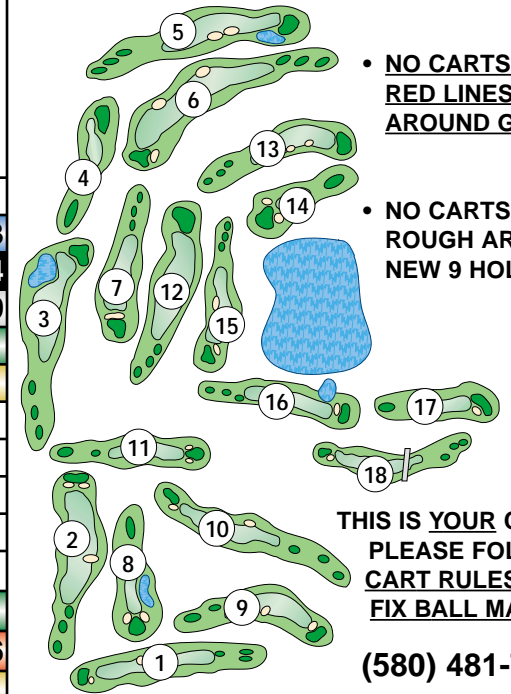

• **NO CARTS INSIDE RED LINES AROUND GREENS.**

• **NO CARTS IN ANY ROUGH AREA ON NEW 9 HOLES.**

THIS IS YOUR COURSE PLEASE FOLLOW CART RULES AND FIX BALL MARKS

(580) 481-7207